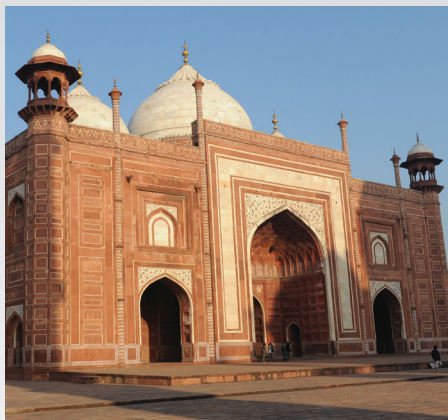

What do you know about your Islamic Heritage?

In modern times more muslims originate from the Indian sub-continent than anywhere else on the planet and the story of how Islam spread to the region is fascinating for us all, and personal to many of us.

Dr S E Al Djazairi, who has lectured in History at Manchester University, will be providing an engaging 45 minute talk followed by Q & A.

**Doors open 6.30. 7PM start
4th February 2012**

Venue: Islamic Cultural Centre,
Grove Lane, Altrincham WA15 8JG